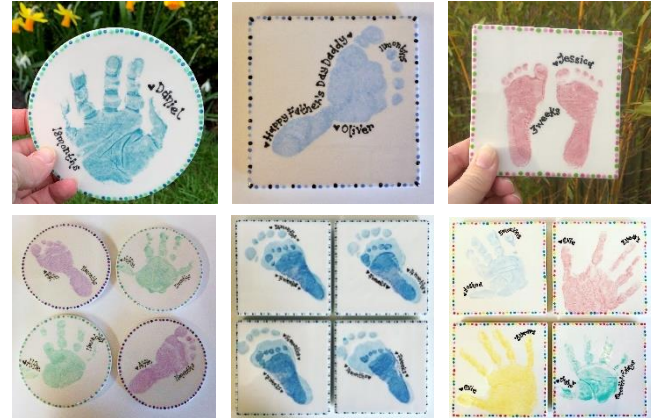

£28

Baby Coupe
Plate
15cm diameter

£20

Standard Coaster
 (Round or Square)
 Set of 4

£6
 £20

Deluxe Coaster
 (Round or Square)
 Set of 4

£7
 £25

Picture Coaster
 (Round or Square)
 Set of 4